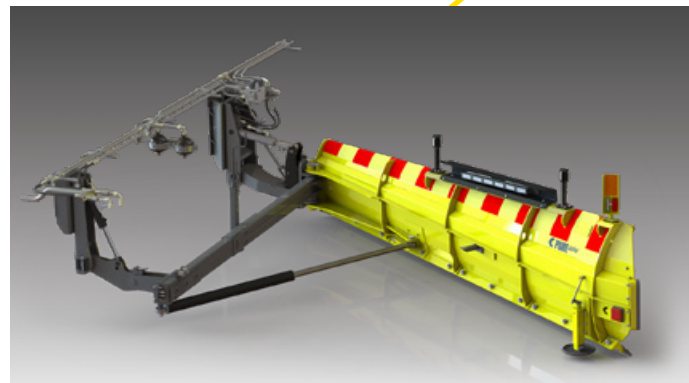

PURE *delta*

PURE DELTA3 SIDE PLOUGH

Working width	2950 mm
Total width of blade	3350 mm
Height of blade	1050 mm
Weight of blade	575 kg *
Total weight	865 kg *
Ploughing angle	0-60°
Blade angle	60°
Required hydraulic flow	100 l min / 210 bar

PURE DELTA4 SIDE PLOUGH

Working width	3950 mm
Total width of blade	4450 mm
Height of blade	1050 mm
Weight of blade	700 kg *
Total weight	1000 kg *
Ploughing angle	0-60°
Blade angle	60°
Required hydraulic flow	100 l min / 210 bar

* Without wear blades

** Extra lights are optional

PURE Road Maintenance

Tel +358 10 2321 000

www.pajakulma.fi

PAJAKULMA

JYKI GROUP