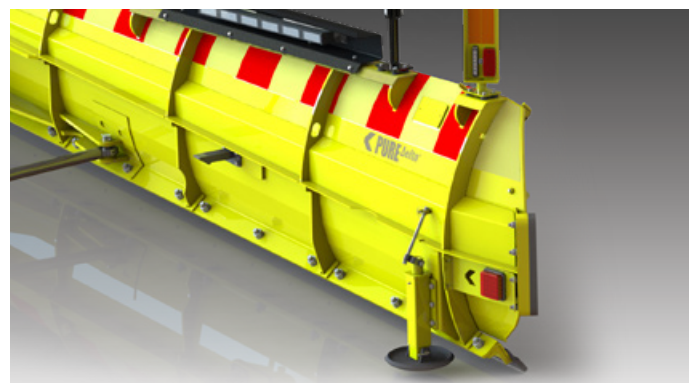

PURE *delta*

PURE DELTA3 SIDE PLOUGH

Working width	2950 mm
Total width of blade	3350 mm
Height of blade	1050 mm
Weight of blade	575 kg *
Total weight	865 kg *
Ploughing angle	0-60°
Blade angle	60°
Required hydraulic flow	100 l min / 210 bar

PURE DELTA4 SIDE PLOUGH

Working width	3950 mm
Total width of blade	4450 mm
Height of blade	1050 mm
Weight of blade	700 kg *
Total weight	1000 kg *
Ploughing angle	0-60°
Blade angle	60°
Required hydraulic flow	100 l min / 210 bar

* Without wear blades

** Extra lights are optional

PURE Road Maintenance

Tel +358 10 2321 000

www.pajakulma.fi

PAJAKULMA

JYKI GROUP