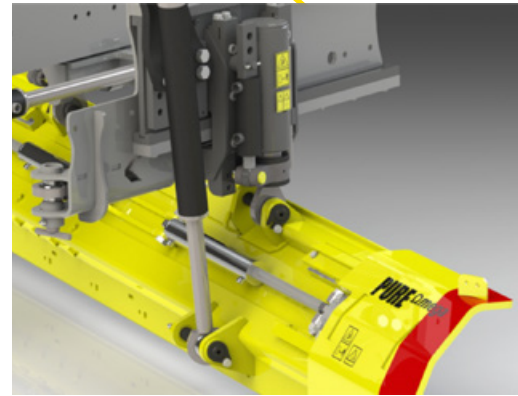

PURE Road Maintenance

Tel +358 10 2321 000

www.pajakulma.fi

PAJAKULMA

JYKI GROUP