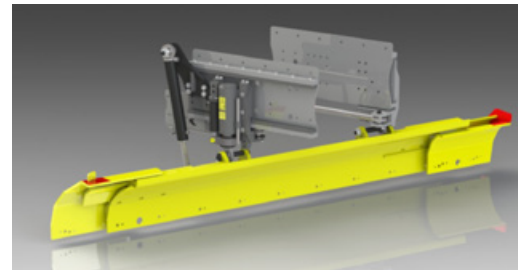

PURE Road Maintenance

Tel +358 10 2321 000

www.pajakulma.fi

PAJAKULMA

JYKI GROUP