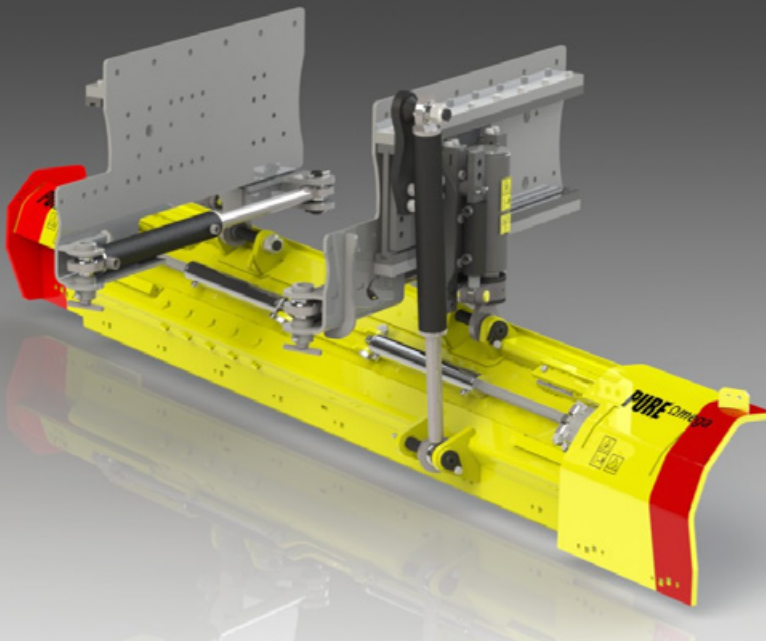

PURE Road Maintenance

Tel +358 10 2321 000

www.pajakulma.fi

PAJAKULMA

JYKI GROUP